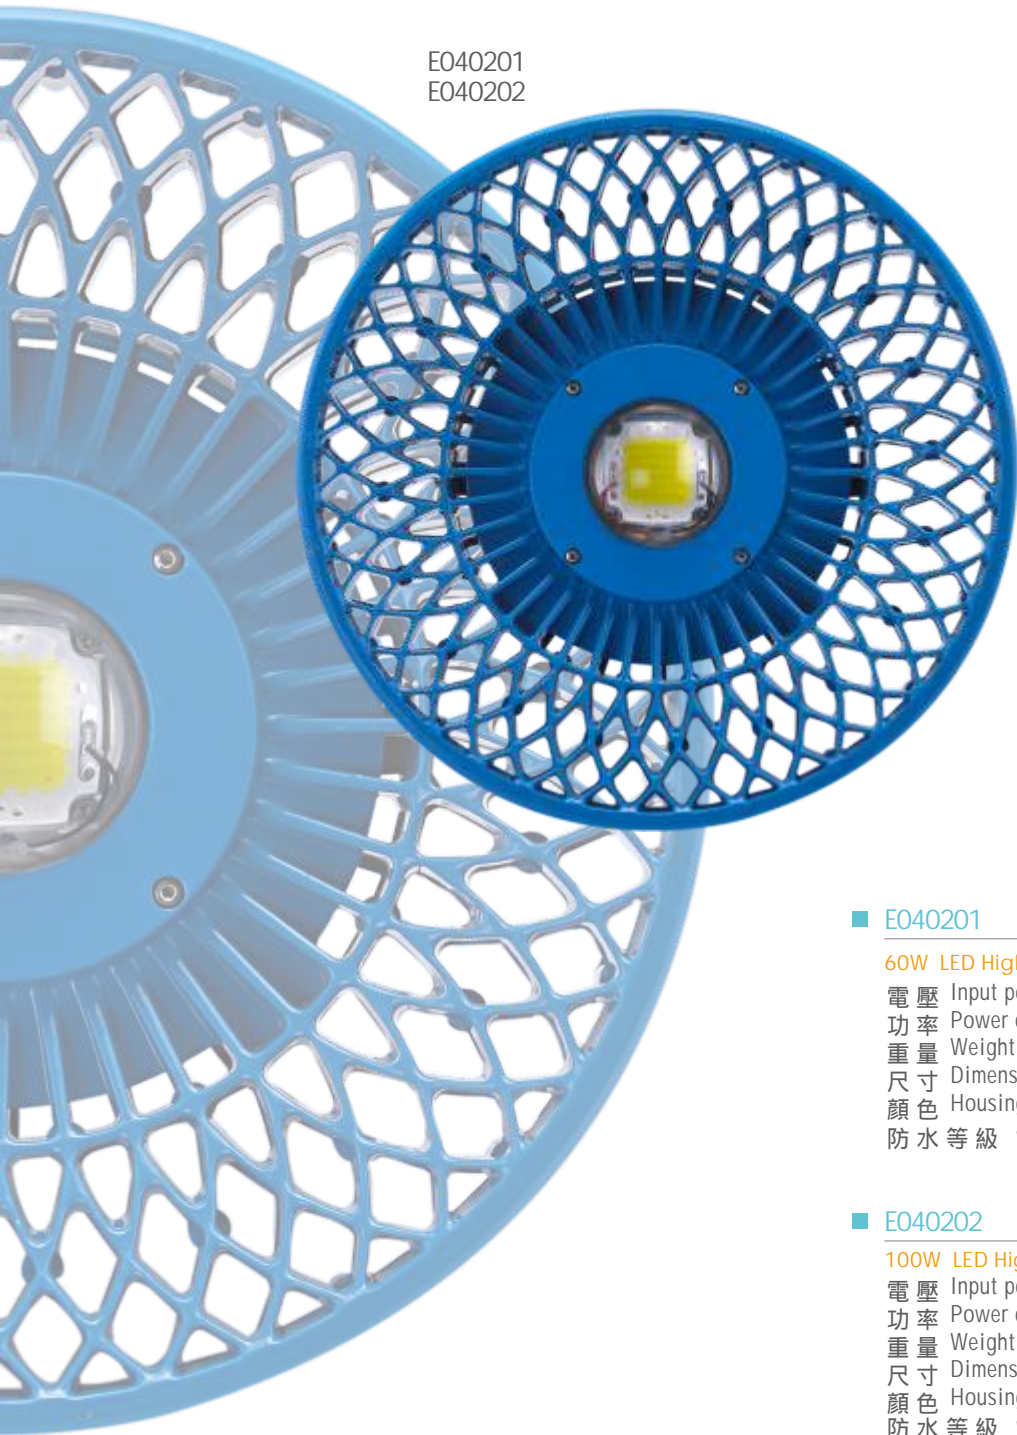

# LED High Bay Lights LED 戶外照明

天井燈

E040201  
E040202