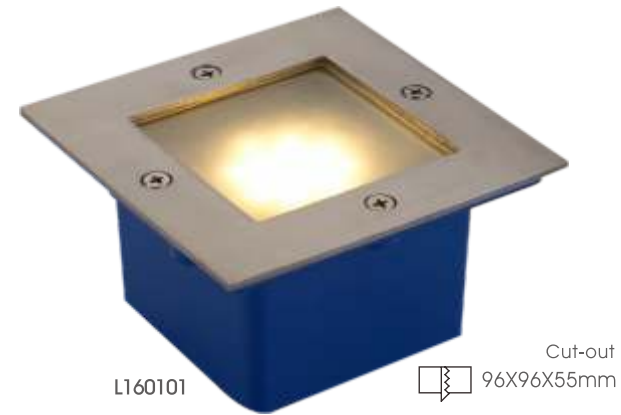

# LED Underground Lights LED 戶外照明

地埋燈

地埋燈

### 0.8W LED Underground Lights

電壓 Input power: ..... AC 100V~240V  
 功率 Power consumption: ..... 0.8W  
 重量 Weight: ..... 350g ± 3%  
 尺寸 Dimensions: ..... 105x105x60mm  
 顏色 Housing color: ..... Silver  
 色溫 Color temperature: ..... CW/WW R/G/B  
 防水等級 Waterproof Class: Ip65