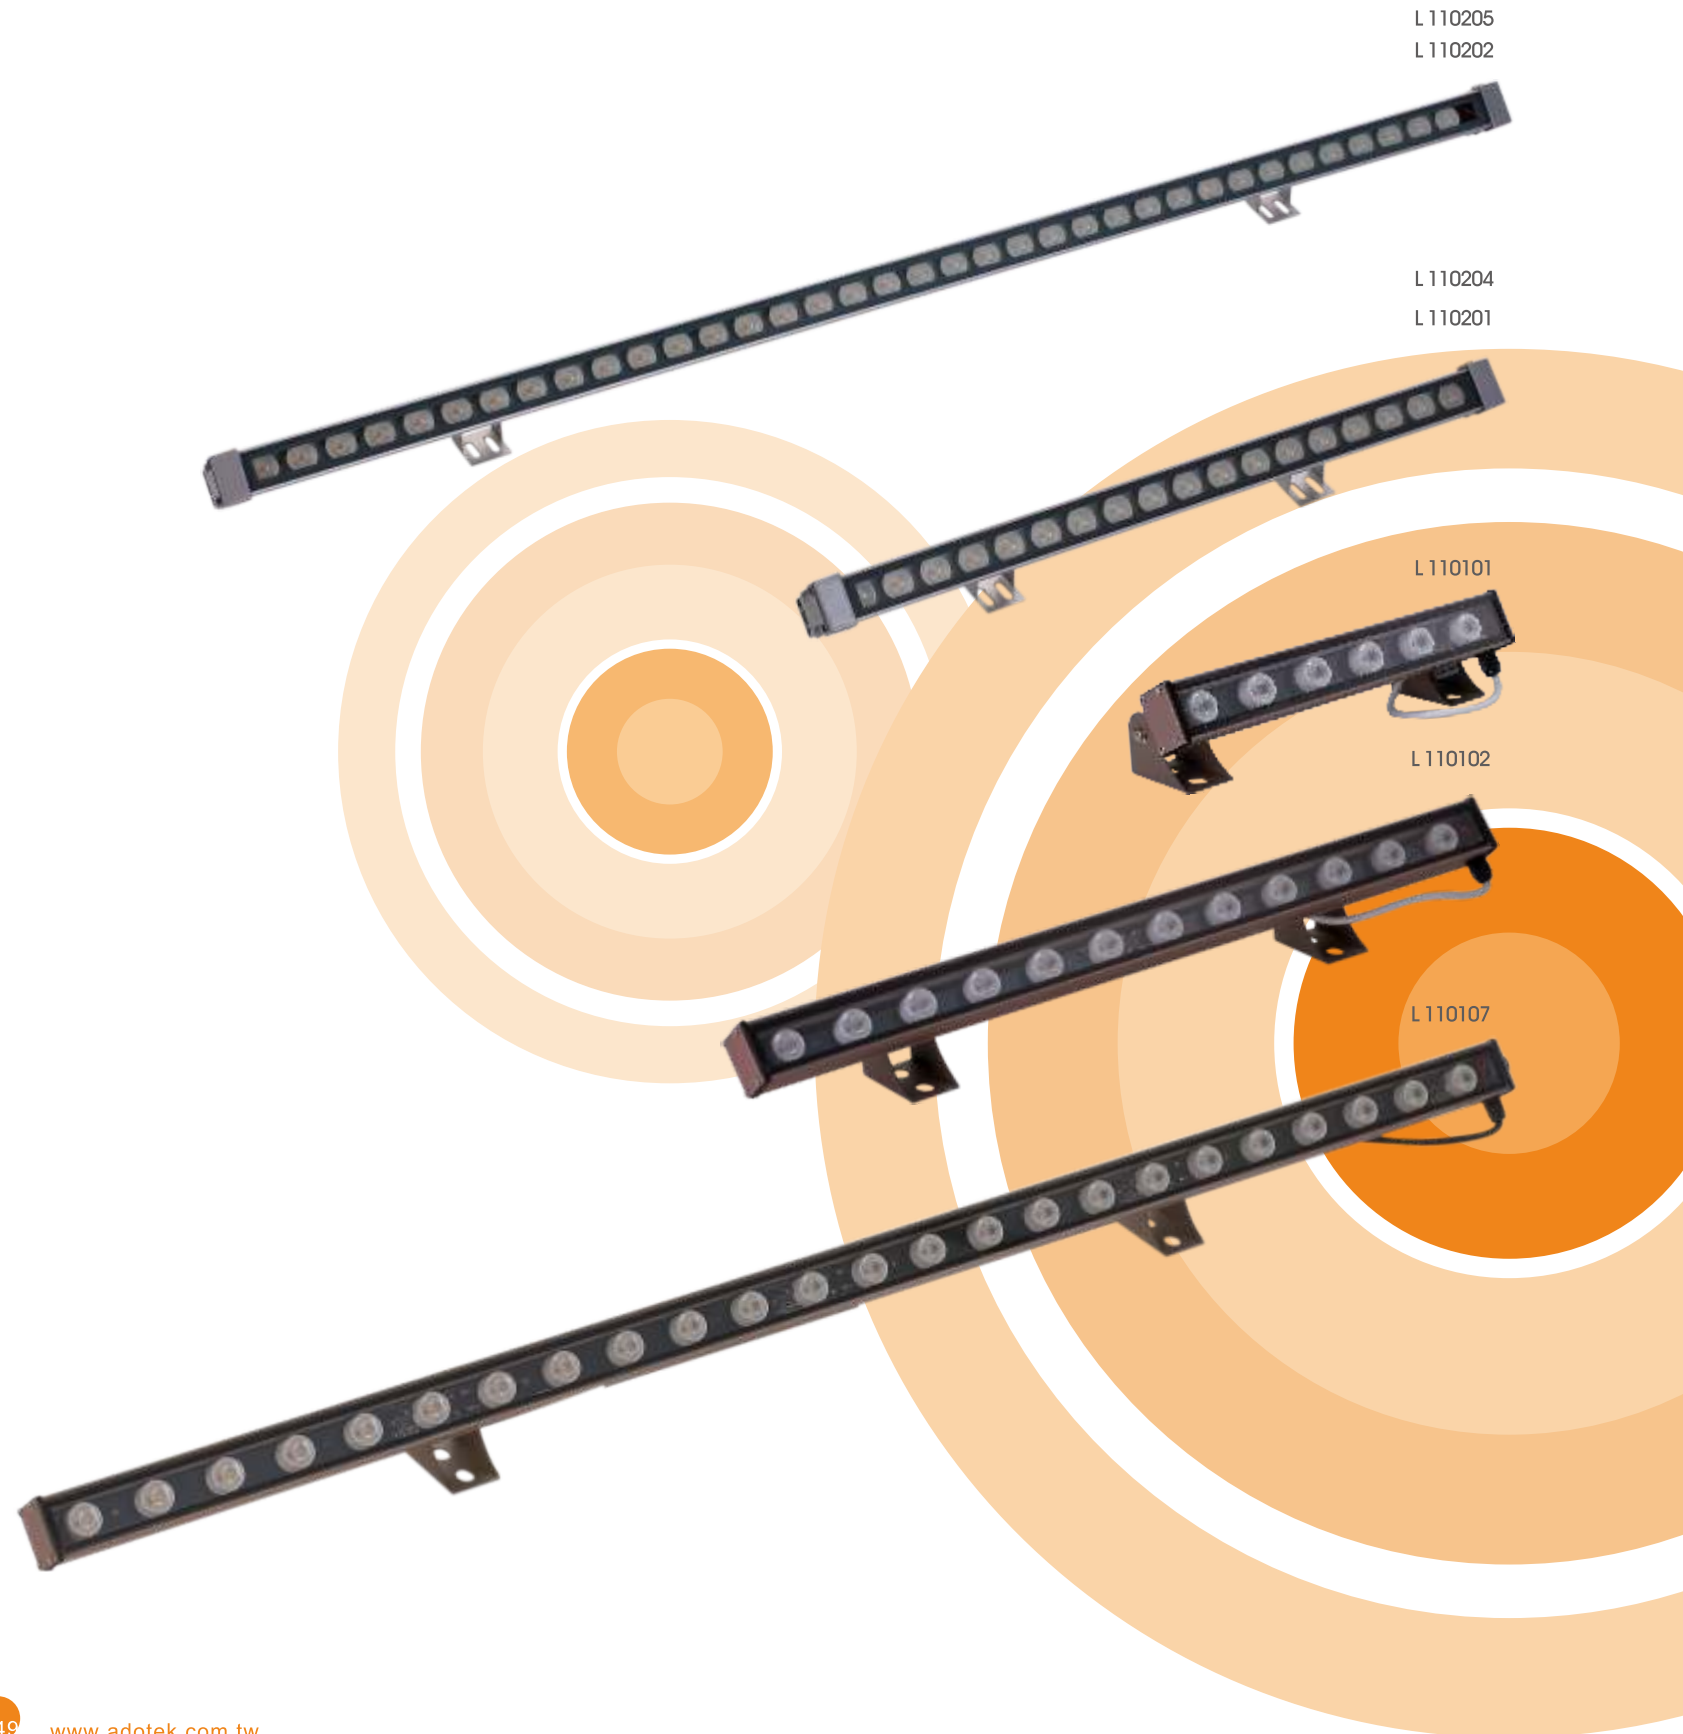

LED Line Wall Washer LED 戶外照明

線條燈

L110205
L110202

L110204
L110201

L110101

L110102

L110107

線條燈

LED Line Wall Washer LED 戶外照明

■ L110204

4W LED Line Wall Washer

電壓 Input power: ..... DC 24V
功率 Power consumption: 4W
重量 Weight: ..... 500g ± 3%
尺寸 Dimensions: 35x30x500mm
顏色 Housing color: ..... Silver
防水等級 Waterproof Class: Ip65

3000K 40°	
1m	630 lux
2m	158 lux
3m	70 lux
4m	39 lux
5m	25 lux
3000:5600=1:1.3	

■ L110205

8W LED Line Wall Washer

電壓 Input power: ..... DC 24V
功率 Power consumption: 8W
重量 Weight: ..... 870g ± 3%
尺寸 Dimensions: 35x30x1000mm
顏色 Housing color: ..... Silver
防水等級 Waterproof Class: Ip65

3000K 40°	
1m	950 lux
2m	238 lux
3m	106 lux
4m	59 lux
5m	38 lux
3000:5600=1:1.3	

■ L110201

9W LED Line Wall Washer

電壓 Input power: ..... DC 24V
功率 Power consumption: 9W
重量 Weight: ..... 500g ± 3%
尺寸 Dimensions: 35x30x500mm
顏色 Housing color: ..... Silver
防水等級 Waterproof Class: Ip65

3000K 40°	
1m	1380 lux
2m	345 lux
3m	153 lux
4m	86 lux
5m	55 lux
3000:5600=1:1.3	

■ L110202

18W LED Line Wall Washer

電壓 Input power: ..... DC 24V
功率 Power consumption: 18W
重量 Weight: ..... 870g ± 3%
尺寸 Dimensions: 35x30x1000mm
顏色 Housing color: ..... Silver
防水等級 Waterproof Class: Ip65

3000K 40°	
1m	2600 lux
2m	650 lux
3m	289 lux
4m	163 lux
5m	104 lux
3000:5600=1:1.3	

■ L110101

7W LED Line Wall Washer

電壓 Input power: ..... 100V - 240V (50/60Hz)
功率 Power consumption: 7W
重量 Weight: ..... 550g ± 3%
尺寸 Dimensions: 40x30x300mm
顏色 Housing color: ..... Brown
防水等級 Waterproof Class: Ip65

2700K 40°	
1m	1800 lux
2m	400 lux
3m	178 lux
4m	100 lux
5m	64 lux
2700:5600=1:1.3	

■ L110102

14W LED Line Wall Washer

電壓 Input power: ..... 100V - 240V (50/60Hz)
功率 Power consumption: 14W
重量 Weight: ..... 950g ± 3%
尺寸 Dimensions: 40x30x600mm
顏色 Housing color: ..... Brown
防水等級 Waterproof Class: Ip65

2700K 40°	
1m	2300 lux
2m	575 lux
3m	256 lux
4m	144 lux
5m	92 lux
2700:5600=1:1.3	

■ L110107

28W LED Line Wall Washer

電壓 Input power: ..... 100V - 240V (50/60Hz)
功率 Power consumption: 28W
重量 Weight: ..... 1800g ± 3%
尺寸 Dimensions: 40x30x1200mm
顏色 Housing color: ..... Brown
防水等級 Waterproof Class: Ip65

2700K 40°	
1m	3000 lux
2m	750 lux
3m	333 lux
4m	188 lux
5m	120 lux
2700:5600=1:1.3