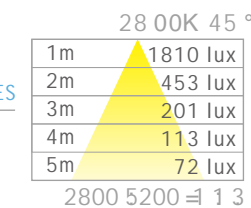

J060301 X6 LED SERIES