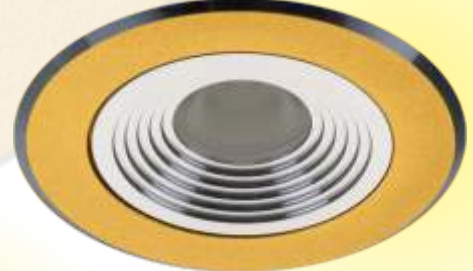

L 140102 ⌀ 50mm

■ L 140102 HIGH BRIGHTNESS
1.5W LED CABINET LIGHT

電壓 Input power: .....AC 100V - 240V (50/60Hz)
功率 Power consumption: 1.5W
重量 Weight: .....90 g ± 3%
尺寸 Dimensions: .....60 x 25mm
顏色 Housing color: .....Gold

2800K 40°	
1m	440 lux
2m	110 lux
3m	49 lux
4m	28 lux
5m	18 lux

3000 6000 ÷ 1 3

■ L 140101 HIGH BRIGHTNESS
1.5W LED CABINET LIGHT

電壓 Input power: .....AC 100V - 240V (50/60Hz)
功率 Power consumption: 1.5W
重量 Weight: .....65 g ± 3%
尺寸 Dimensions: .....42 x 25mm
顏色 Housing color: .....Silver

2800K 40°	
1m	440 lux
2m	110 lux
3m	49 lux
4m	28 lux
5m	18 lux

3000 6000 ÷ 1 3