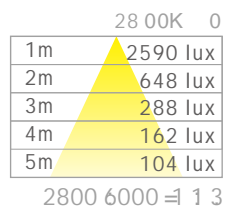

LED Down Lights LED 室內照明

嵌燈

L060102 HIGH COLOR RENDERING & BRIGHTNESS

AR70 7W LED RECESSED/DOWN LIGHT

電壓 Input power:.....100V - 240V (50/60Hz)
功率 Power consumption:.....7W
重量 Weight:.....370 g ± 3%
尺寸 Dimensions:.....110 x60mm
顏色 Housing color:.....White

L060201 HIGH COLOR RENDERING

AR70 7W X6 LED RECESSED/DOWN LIGHT

電壓 Input power:.....AC 100V - 240V (50/60Hz)
功率 Power consumption:.....7W
重量 Weight:.....330 g ± 3%
尺寸 Dimensions:.....110 x60mm
顏色 Housing color:.....White

L100102 HIGH COLOR RENDERING

AR70 10W LED RECESSED/DOWN LIGHT

電壓 Input power:.....AC 100V - 240V (50/60Hz)
功率 Power consumption:.....10W
重量 Weight:.....440 g ± 3%
尺寸 Dimensions:.....110 x70mm
顏色 Housing color:.....White

嵌燈 LED Down Lights LED 室內照明

L060301 HIGH BRIGHTNESS

AR70 7W LED RECESSED/DOWN LIGHT

電壓 Input power:.....AC 100V - 240V (50/60Hz)
AC 110V/220V Dimmable
功率 Power consumption:.....7W
重量 Weight:.....370 g ± 3%
尺寸 Dimensions:.....105 x70mm
顏色 Housing color:.....Silver

J060301 X6 LED SERIES

L090202 HIGH BRIGHTNESS

AR111 7W LED RECESSED/DOWN LIGHT

電壓 Input power:.....AC 100V - 240V (50/60Hz)
AC 110V/220V Dimmable
AC DC 12V
功率 Power consumption:.....7W
重量 Weight:.....380 g ± 3%
尺寸 Dimensions:.....140 x55mm
顏色 Housing color:.....White

J090202 X6 LED SERIES

L130103 HIGH COLOR RENDERING & BRIGHTNESS

AR111 10W LED RECESSED/DOWN LIGHT

電壓 Input power:.....AC 100V - 240V (50/60Hz)
AC DC 12V
功率 Power consumption:.....10W
重量 Weight:.....340 g ± 3%
尺寸 Dimensions:.....140 x55mm
顏色 Housing color:.....White

L130202 X6 LED SERIES