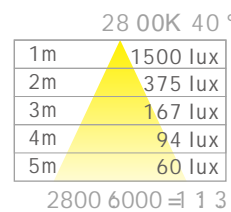

LED Down Lights LED 室內照明

嵌燈

L060102 HIGH COLOR RENDERING & BRIGHTNESS

AR70 7W LED RECESSED/DOWN LIGHT

電壓 Input power:.....100V - 240V (50/60Hz)
功率 Power consumption:.....7W
重量 Weight:.....370 g ± 3%
尺寸 Dimensions:.....110 x60mm
顏色 Housing color:.....White

L060201 HIGH COLOR RENDERING

AR70 7W X6 LED RECESSED/DOWN LIGHT

電壓 Input power:.....AC 100V - 240V (50/60Hz)
功率 Power consumption:.....7W
重量 Weight:.....330 g ± 3%
尺寸 Dimensions:.....110 x60mm
顏色 Housing color:.....White

L100102 HIGH COLOR RENDERING

AR70 10W LED RECESSED/DOWN LIGHT

電壓 Input power:.....AC 100V - 240V (50/60Hz)
功率 Power consumption:.....10W
重量 Weight:.....440 g ± 3%
尺寸 Dimensions:.....110 x70mm
顏色 Housing color:.....White

嵌燈 LED Down Lights LED 室內照明

L060301 HIGH BRIGHTNESS

AR70 7W LED RECESSED/DOWN LIGHT

電壓 Input power:.....AC 100V - 240V (50/60Hz)
AC 110V/220V Dimmable
功率 Power consumption:.....7W
重量 Weight:.....370 g ± 3%
尺寸 Dimensions:.....105 x70mm
顏色 Housing color:.....Silver

J060301 X6 LED SERIES

L090202 HIGH BRIGHTNESS

AR111 7W LED RECESSED/DOWN LIGHT

電壓 Input power:.....AC 100V - 240V (50/60Hz)
AC 110V/220V Dimmable
AC DC 12V
功率 Power consumption:.....7W
重量 Weight:.....380 g ± 3%
尺寸 Dimensions:.....140 x55mm
顏色 Housing color:.....White

J090202 X6 LED SERIES

L130103 HIGH COLOR RENDERING & BRIGHTNESS

AR111 10W LED RECESSED/DOWN LIGHT

電壓 Input power:.....AC 100V - 240V (50/60Hz)
AC DC 12V
功率 Power consumption:.....10W
重量 Weight:.....340 g ± 3%
尺寸 Dimensions:.....140 x55mm
顏色 Housing color:.....White

L130202 X6 LED SERIES