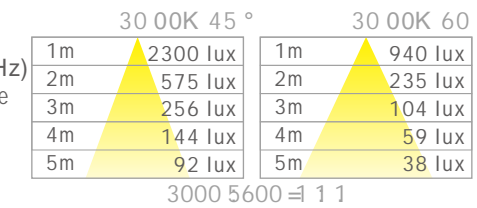

L090202 HIGH BRIGHTNESS

AR111 7W LED RECESSED/DOWN LIGHT

電壓 Input power:.....AC 100V - 240V (50/60Hz)
AC 110V/220V Dimmable
AC DC 12V
功率 Power consumption:.....7W
重量 Weight:.....380 g ± 3%
尺寸 Dimensions:.....140 x55mm
顏色 Housing color:.....White