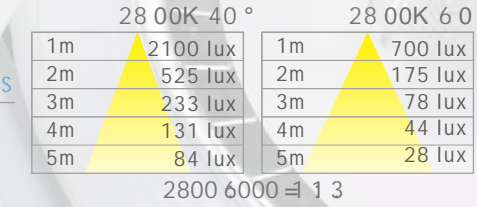

L130202 X6 LED SERIES