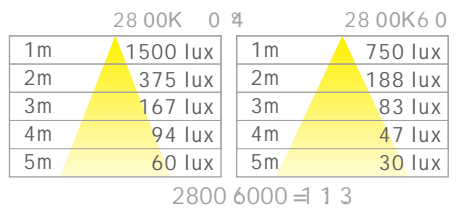

L060201 HIGH COLOR RENDERING

AR70 7W X6 LED RECESSED/DOWN LIGHT

電壓 Input power:.....AC 100V - 240V (50/60Hz)
功率 Power consumption:.....7W
重量 Weight:.....330 g ± 3%
尺寸 Dimensions:.....110 x60mm
顏色 Housing color:.....White

L100102 HIGH COLOR RENDERING

AR70 10W LED RECESSED/DOWN LIGHT

電壓 Input power:.....AC 100V - 240V (50/60Hz)
功率 Power consumption:.....10W
重量 Weight:.....440 g ± 3%
尺寸 Dimensions:.....110 x70mm
顏色 Housing color:.....White