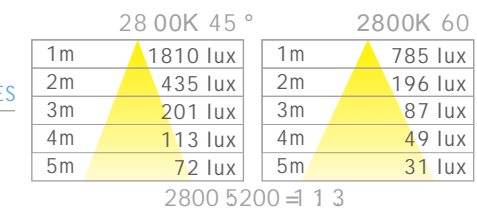

J090202 X6 LED SERIES