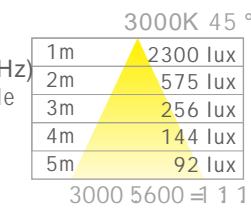

L060301 HIGH BRIGHTNESS

AR70 7W LED RECESSED/DOWN LIGHT

電壓 Input power:.....AC 100V - 240V (50/60Hz)
AC 110V/220V Dimmable
功率 Power consumption:.....7W
重量 Weight:.....370 g ± 3%
尺寸 Dimensions:.....105 x70mm
顏色 Housing color:.....Silver